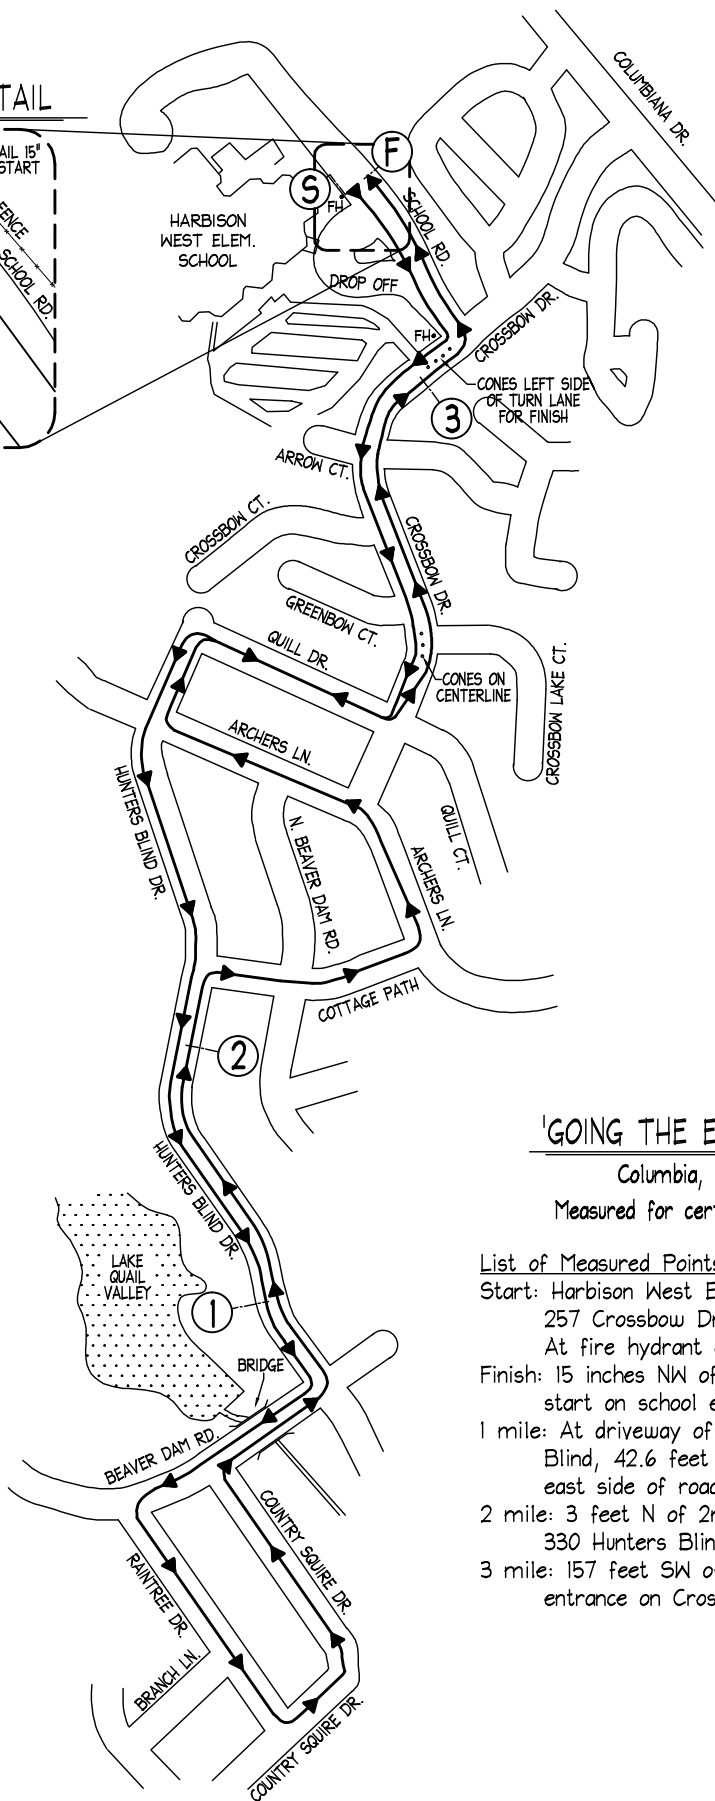

START/FINISH DETAIL

'GOING THE EXTRA MILE' 5k #2

Columbia, SC COURSE MAP

Measured for certification by Ken Lowden

List of Measured Points:

Start: Harbison West Elem. School

257 Crossbow Drive

At fire hydrant on school entrance road

Finish: 15 inches NW of fire hydrant used for start on school entrance road

1 mile: At driveway of residence 305 Hunters

Blind, 42.6 feet SW of sewer manhole on east side of road

2 mile: 3 feet N of 2nd driveway of residence

330 Hunters Blind

3 mile: 157 feet SW of fire hydrant at school

entrance on Crossbow Drive