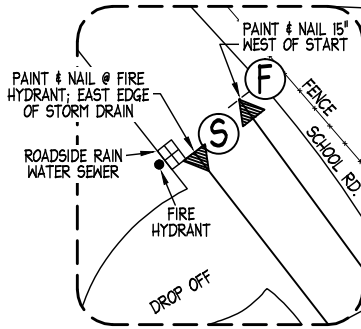

START/FINISH DETAIL

'GOING THE EXTRA MILE' 5k #2

Columbia, SC COURSE MAP

Measured for certification by Ken Lowden

List of Measured Points:

Start: Harbison West Elem. School

257 Crossbow Drive

At fire hydrant on school entrance road

Finish: 15 inches NW of fire hydrant used for start on school entrance road

1 mile: At driveway of residence 305 Hunters

Blind, 42.6 feet SW of sewer manhole on east side of road

2 mile: 3 feet N of 2nd driveway of residence